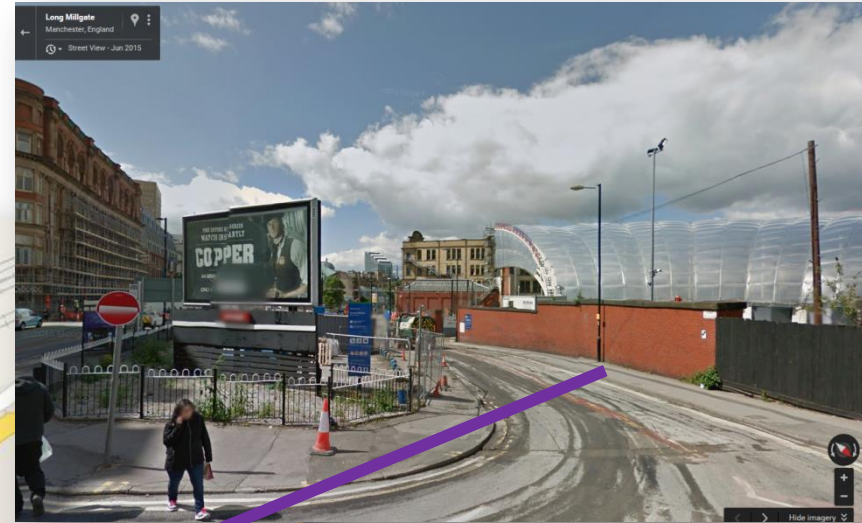

Victoria Station Shuttle Bus Stop

The Shuttle stops at the bus stop on 'Long Millgate'