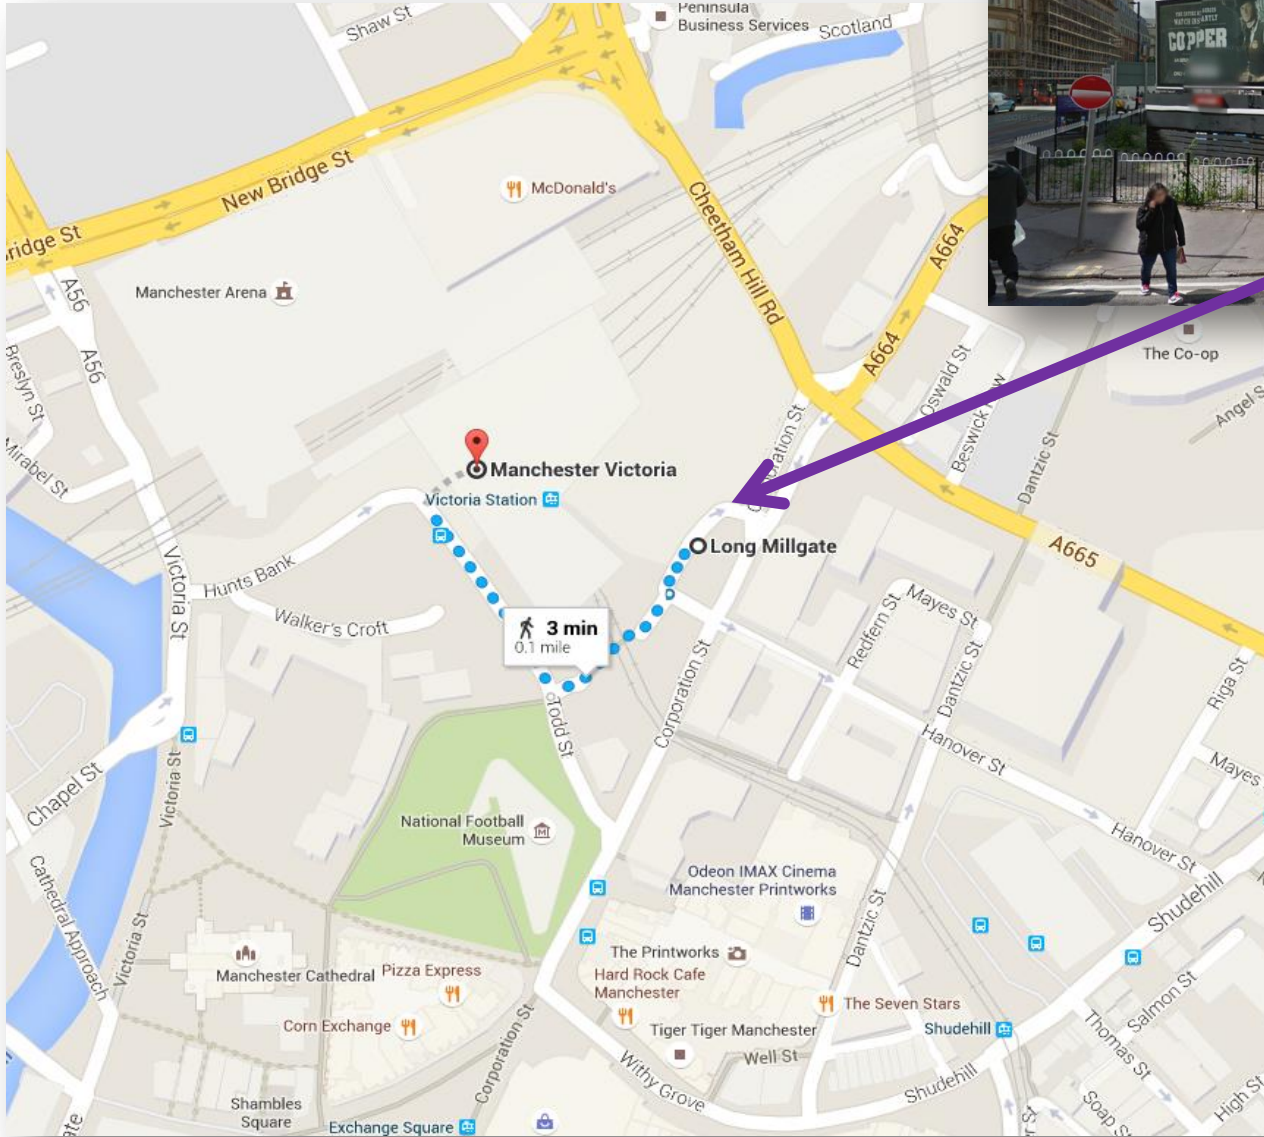

Victoria Station Shuttle Bus Stop

The Shuttle stops at the bus stop on 'Long Millgate'